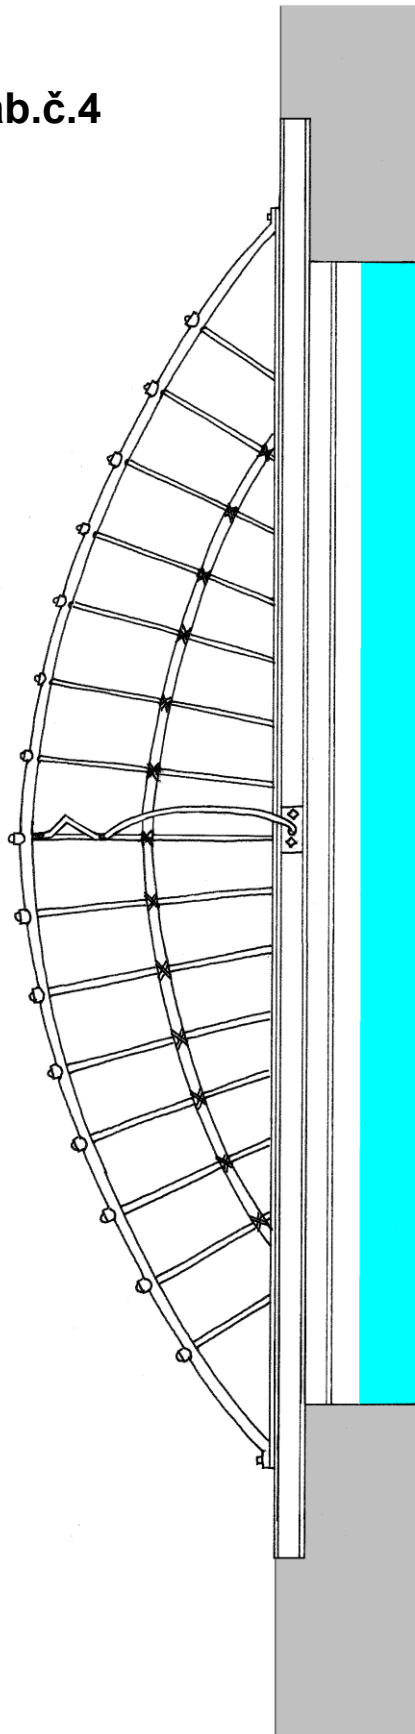

Tab.č.4

0 1m

A scale bar with a vertical line and horizontal tick marks. The number '0' is at the bottom and '1m' is at the top, indicating a length of 1 meter.

TAB.č.5

1

2

3

4

5

Fotodokumentace

Obr.č.1

Obr.č.2

Obr.č.3

Obr.č.4